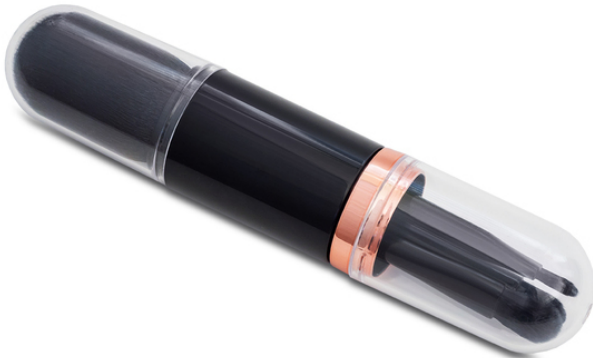

R73537.02: Bella Make-up brushes set, black

Description

Code	R73537.02
Name	Bella Make-up brushes set, black
Description	4 in 1 travel makeup brush set . It consists of a retractable powder brush and 3 brushes for eye make-up. All packed in a practical case.
Decoration	TAMPO PRINT A4, UV-DTF N2

Product details

Basic material	plastic
Dimensions (width/height/depth) [mm]	135 x 27 x 27
Colors	black
Unit	polybag/wrapping film
Packing color	colorless

Unit

Large packet	Quantity [pcs]: 500
Weight (gross/net) [kg]	22 / 20
Dimensions (length/width/height) [mm]	435 x 435 x 350